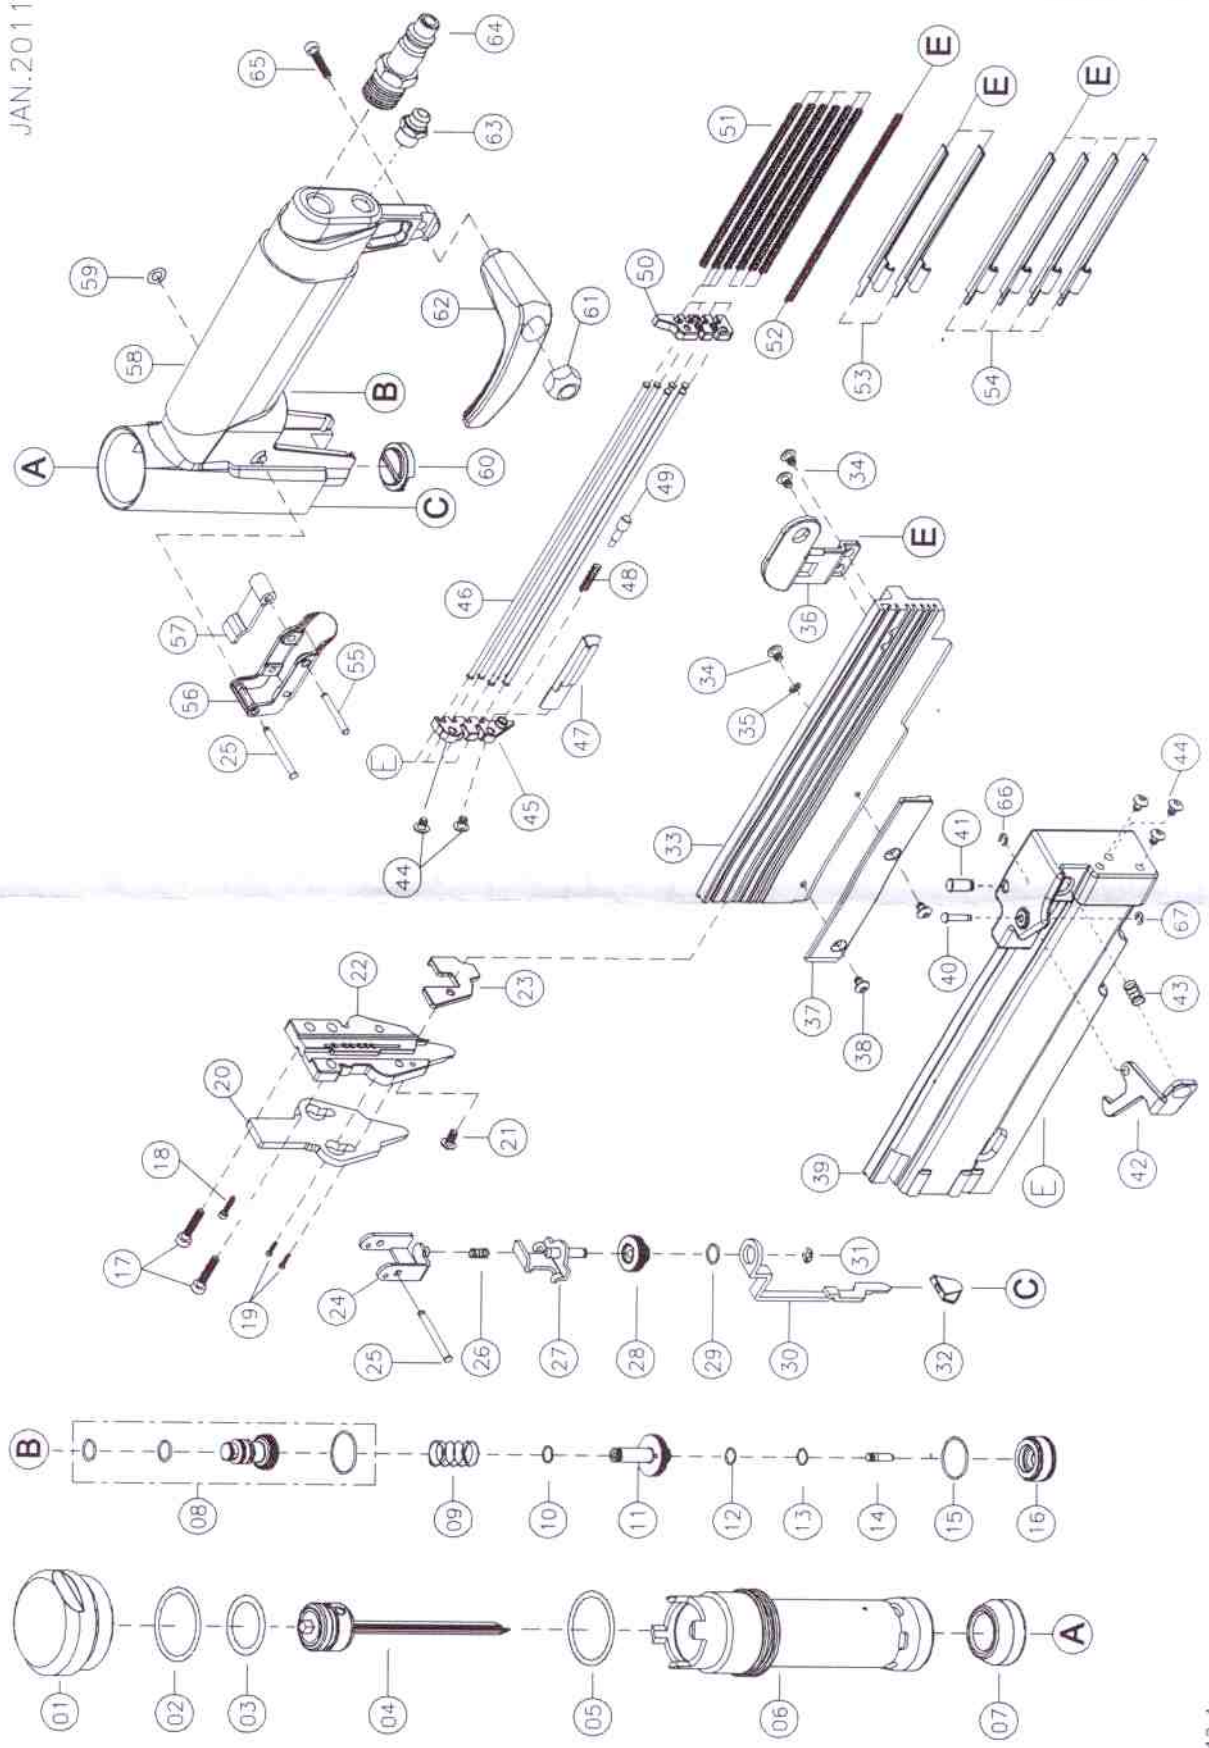

SUPER 635

JAN.2011

Parts List

Item No.	Part No.	Description	Q'ty	Item No.	Part No.	Description	Q'ty
1	28010	Top cap	1	36	28060	Tail Hanger	1
2	90015	Cap O-ring	1	37	22160	Plate	1
3	90049	Piston O-ring	1	38	93003	Flat HD.Screw	2
4	28090	Piston Unit	1	39	12150	Magazine Cover	1
5	90058	O-ring	1	40	12180	Pin	1
6	22030	Cylinder	1	41	12190	Pin	1
7	22040	Bumper	1	42	12160	Latch	1
8	18060-1	Trigger Valve Set	1	43	12170	Latch Spring	1
9	18070	Valve Spring	1	44	98011	Bolt Flat Head	5
10	90055	O-Ring	1	45	22220	Spring Guide Seat A	1
11	18081	Valve Seat	1	46	22230	Spring Guide	6
12	90005	O-ring	1	47	22260	Pusher A	1
13	90009	O-ring	1	48	22280	Lock Out Spring	1
14	18100	Trigger Valve Stem	1	49	22290	Lock Out Pin	1
15	90007	O-ring	1	50	22240	Spring Guide Seat B	1
16	18120	Trigger Valve Cover	1	51	28080	Spring	6
17	91007-1	Bolt	2	52	22270	Pusher Spring	1
18	91008	Bolt	1	53	22300	Pusher L	2
19	91009	Bolt	2	54	22310	Pusher C	4
20	22070	Front Plate	1	55	96005	Pin	1
21	98012	Round Head Screw	1	56	22330	Trigger	1
22	28020	Guiding Plate	1	57	22340	Secondary Trigger	1
23	22090	Safety Cover	1	58	28040	Body	1
24	22100	Safety A Seat	1	59	90010	O-ring	1
25	22320	Pin	2	60	22370	Drive Guider	1
26	20310	Safety Spring	1	61	97001	Nut	1
27	22120	Safety A	1	62	20180	Hook	1
28	22130	Adjust Knob	1	63	28050	Air Silencer	1
29	90024	O-ring	1	64	94002	Plug	1
30	22140	Safety	1	65	91010	Bolt	1
31	95001	E-ring	1	66	95002	E-Ring	2
32	28070	No Mar Tip	1				
33	12140	Magazine	1				
34	98010	Bolt	3				
35	92002	Spring Washer	1				

Super 635

01/05/2011