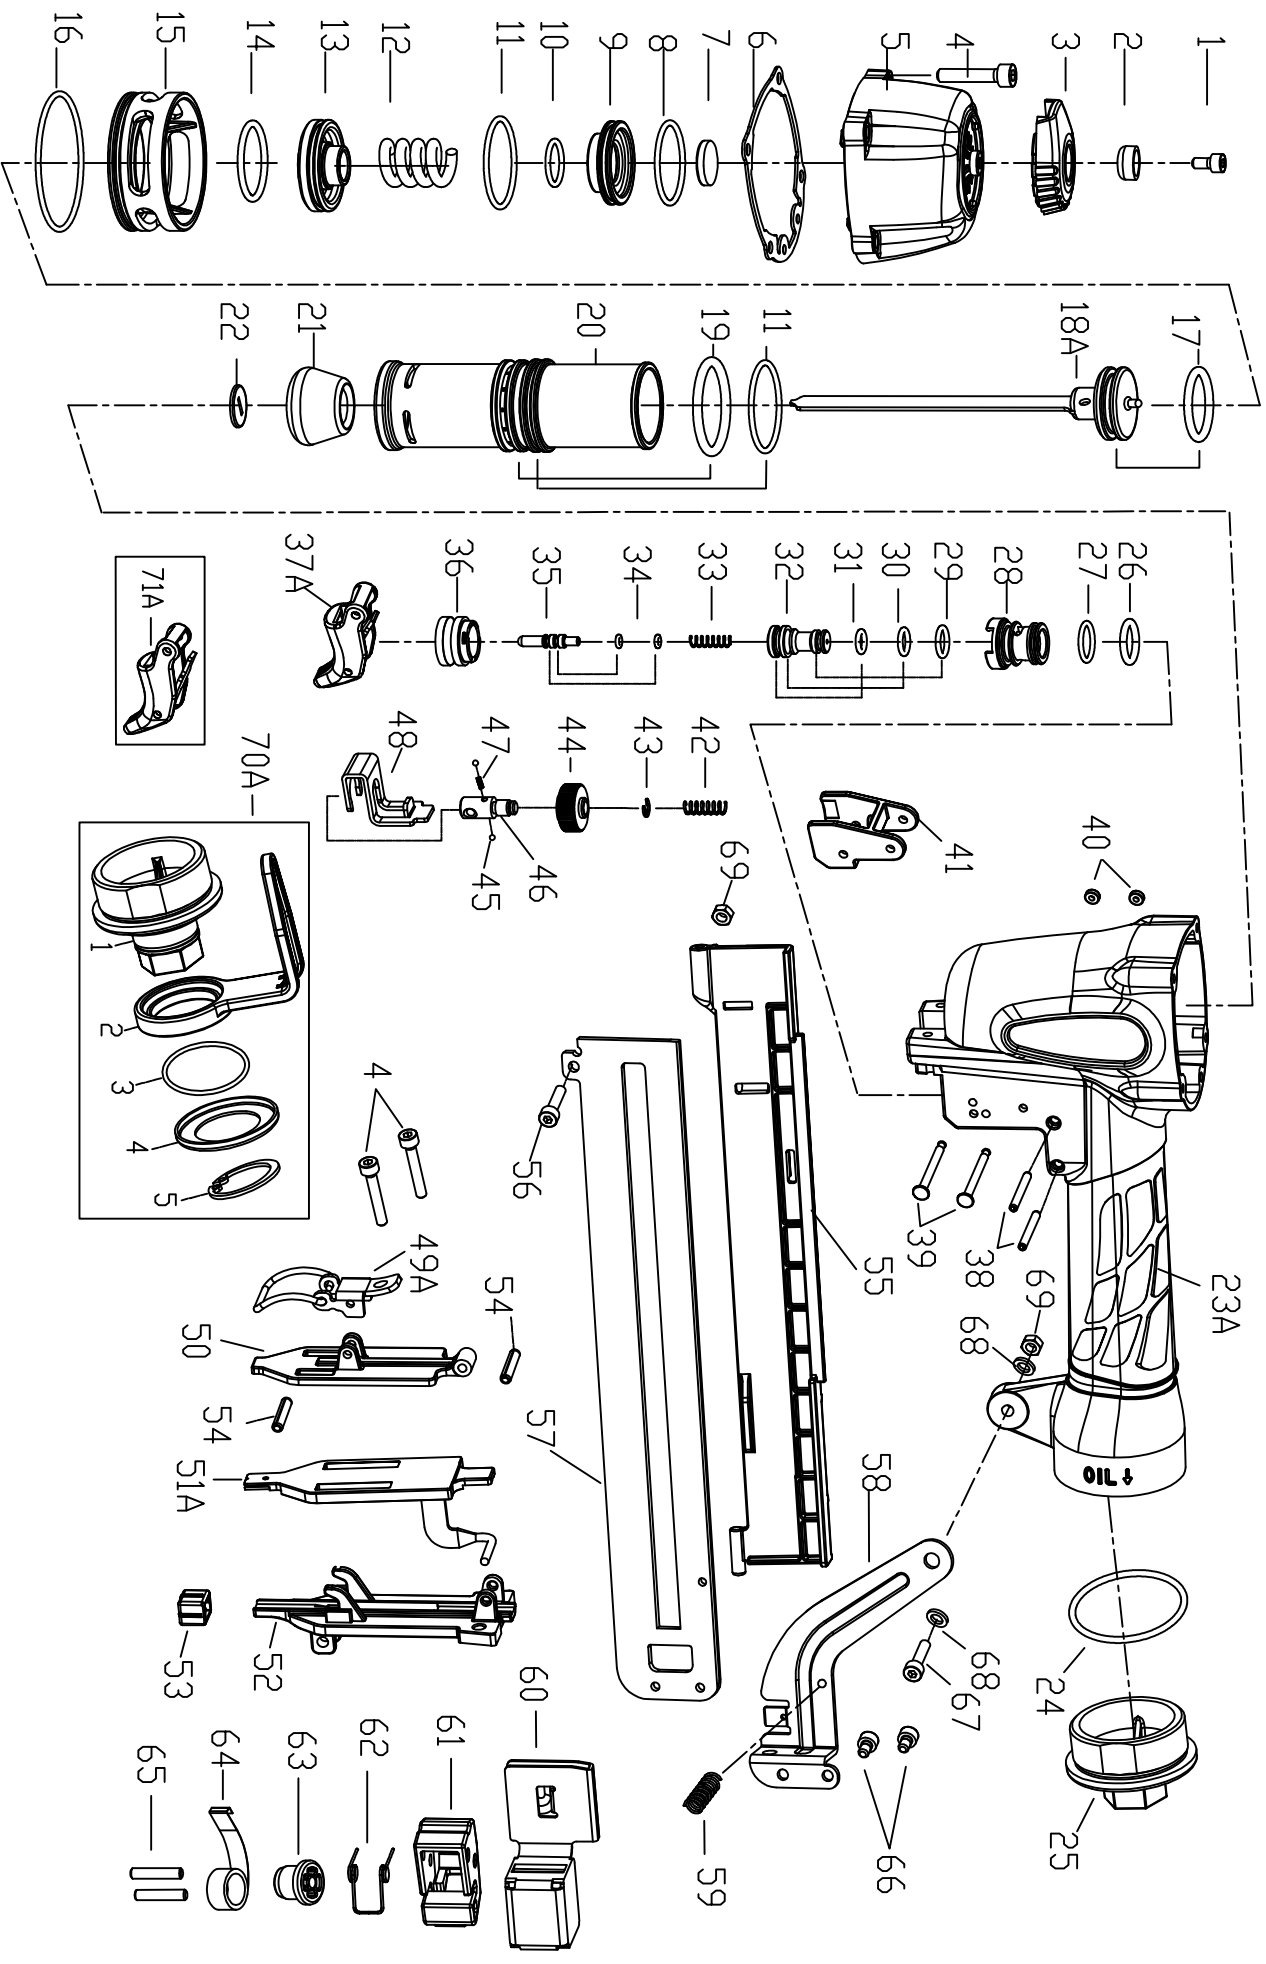

EXPLODED VIEW

Parts List

Item No.	Part No.	Description	Q'ty	Item No.	Part No.	Description	Q'ty
1	30104080766	Hex.Soc.Hd.Bolt	1	41	20802840115	Guide, Contact Trip	1
2	21030000001	Bushing	1	42	21721490001	Spring, Safety	1
3	21030010015	Deflector	1	43	31303000001	E-Ring	1
4	30104200866	Hex.Soc.Hd.Bolt	6	44	20801600001	Adjusting Nut	1
5	210300200XX	Cap	1	45	31200200000	Ball,Steel	2
6	21030130000	Gasket, Cap	1	46	20801500001	Adjusting Post	1
7	21030190015	Seal	1	47	20771630000	Adjusting Spring	1
8	30700123000	O-Ring	1	48	20801480001	Upper Safety Lever	1
9	21030140016	Piston Stopper	1	49A	21441362101	Door Latch Assy.	1set
10	30700125000	O-Ring	1	50	21721410001	Pusher Lever	1
11	30700120000	O-Ring	2	51A	21851341001	Safety Lever Assy.	1
12	21030160000	Spring	1	52	21851350066	Nose	1
13	21030150116	Piston,Head Valve	1	53	21721580015	Rubber Pad	1
14	30700126000	O-Ring	1	54	30803160001	Spring Pin	1
15	21030340116	Cylinder Spacer	1	55	21442180015	Magazine Cap	1
16	30700044000	O-Ring	1	56	30104180166	Hex.Soc.Hd.Bolt	1
17	30700119000	O-Ring	1	57	21442050002	Magazine	1
18A	21440461101	Driver Assembly	1set	58	21722170001	Bracket	1
19	30700013000	O-Ring	1	59	21442620001	Spring	1
20	21030350200	Cylinder	1	60	21442130001	Pusher	1
21	21030470115	Bumper	1	61	20792360115	Latch	1
22	21030480101	Driver Guide	1	62	20792290001	Spring	1
23A	208006021XX	Body Assembly	1set	63	21442110016	Roller	1
24	30700185000	O-Ring	1	64	21442090000	Spiral Spring	1
25	207707X01XX	End Cap	1	65	32104198012	Roller Pin	2
26	30700079000	O-Ring	1	66	30104060266	Hex.Soc.Hd.Bolt	2
27	30700081000	O-Ring	1	67	30104180166	Hex.Soc.Hd.Bolt	1
28	20770900016	Valve	1	68	30900001001	Flat Washer	2
29	30700002000	O-Ring	1	69	30604070001	Locknut	1
30	30700201000	O-Ring	1	Optional Parts			
31	30700071000	O-Ring	1	70A	20970832115	Belt Hook Assembly	1set
32	20770910016	Valve Plunger	1	70A-1	209707x00xx	End Cap	1
33	20770960001	Spring	1	70A-2	20970830115	Belt Hook	1
34	30700080000	O-Ring	2	70A-3	30700188000	O-Ring	1
35	20770920000	Plunger	1	70A-4	20970840001	Cover Belt Hook	1
36	20770930016	Plunger Cap	1	70A-5	33425000001	C-Ring	1
37A	20800952459	Trigger Assembly-Seq.	1set	71A	20750952115	Trigger Assembly-Bump	1set
38	30803240001	Spring Pin	2				
39	20460890001	Pin Trigger	2				
40	30700078000	Grommet	2				