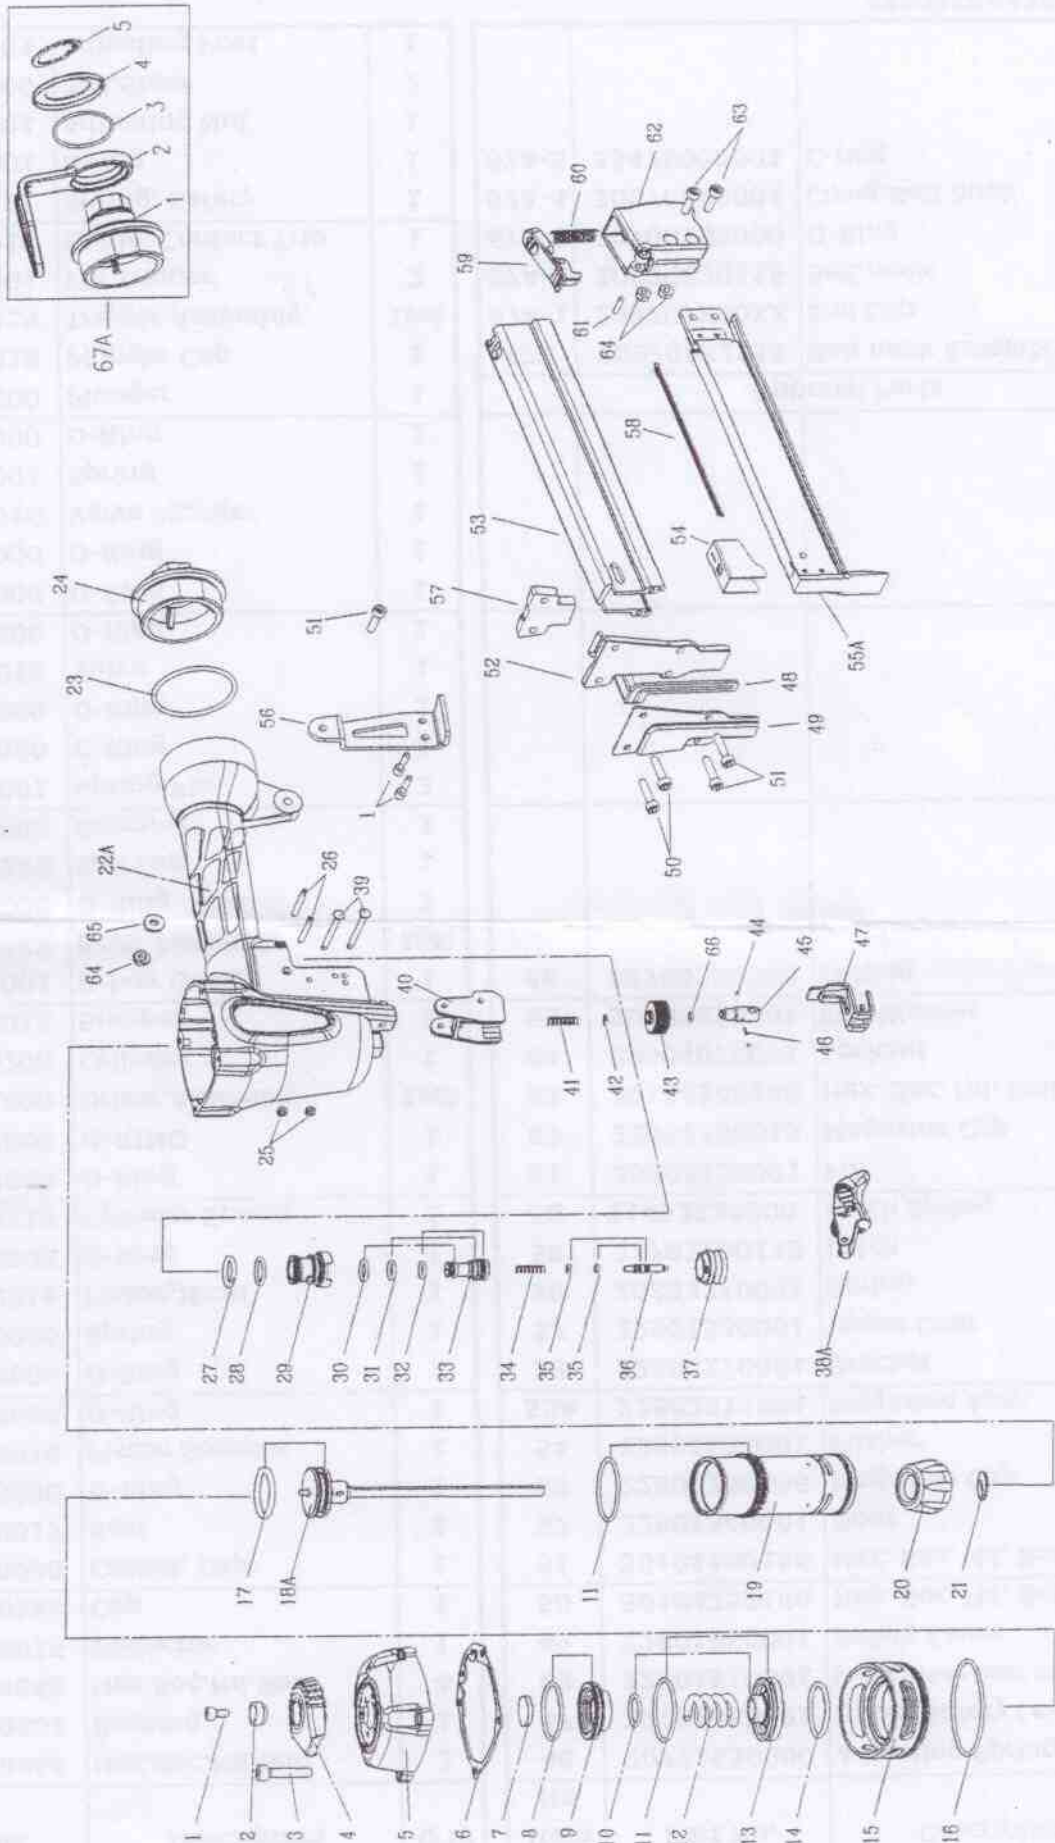

# Parts List

Item No.	Part No.	Description	Q'ty	Item No.	Part No.	Description	Q'ty
1	30104080866	Hex.Soc.Hd.Bolt	2	46	20771630000	Adjusting Spring	1
2	21030000001	Bushing	1	47	22281480001	Upper Safety Lever	1
3	30104200866	Hex.Soc.Hd.Bolt	4	48	22801510001	Lower Safety Lever Assembly	1
4	21030010015	Deflector	1	49	22801550001	Safety Cover	1
5	210400201xx	Cap	1	50	30104250166	Hex. Soc. Hd. Bolt	2
6	21030130000	Casket, Cap	1	51	30104160166	Hex. Soc. Hd. Bolt	3
7	21030190017	Seal	1	52	22801340001	Door	1
8	30700123000	O-Ring	1	53	22802200006	Magazine Cap	1
9	21030140016	Piston Stopper	1	54	22802130001	Pusher	1
10	30700125000	O-Ring	1	55A	22802511001	Magazine Assy.	1
11	30700120000	O-Ring	2	56	22802170001	Bracket	1
12	21030160000	Spring	1	57	22801330001	Upper Door	1
13	21030150216	Piston,Head	1	58	20332210001	Spring	1
14	30700126000	O-Ring	1	59	21702280115	Latch	1
15	21030340116	Cylinder Spacer	1	60	21492330000	Latch Spring	1
16	30700044000	O-Ring	1	61	30803150001	Pin	3
17	30700187000	O-RING	1	62	22062430015	Magazine Cap	1
18A	22800461000	Driver Assembly	1set	63	30104140166	Hex. Soc. Hd. Bolt	2
19	21040350200	Cylinder	1	64	30604070001	Locknut	3
20	22800470015	Bumper	1	65	30900010001	Flat Washer	1
21	22800480001	Driver Guide	1	66	30700136000	O-Ring	1
22A	228006020XX	Body Assembly	1set				
23	30700185000	O-Ring	1				
24	207707X02XX	End Cap	1				
25	30700078000	Grommet	2				
26	30803240001	Spring Pin	2				
27	30700079000	O-Ring	1				
28	30700081000	O-Ring	1				
29	20770900016	Valve	1				
30	30700002000	O-Ring	1				
31	30700201000	O-Ring	1				
32	30700071000	O-Ring	1				
33	20770910016	Valve Plunger	1				
34	20770960001	Spring	1				
35	30700080000	O-Ring	2				
36	22220920000	Plunger	1				
37	20770930016	Plunger Cap	1				
38A	22220952115	Trigger Assembly	1set				
39	20460890001	Pin Trigger	2				
40	22282840215	Guide, Contact Trip	1				
41	21031490101	Spring, Safety	1				
42	31303000001	E-ring	1				
43	20801600001	Adjusting Nut	1				
44	31200200000	Ball,Steel	2				
45	20801500101	Adjusting Post	1				
				Optional Parts			
				67A	20970832115	Belt hook Assembly	1set
				67A-1	209707X00XX	End Cap	1
				67A-2	20970830115	Belt hook	1
				67A-3	30700188000	O-Ring	1
				67A-4	20970840001	Cover,Belt hook	1
				67A-5	33425000001	C-ring	1