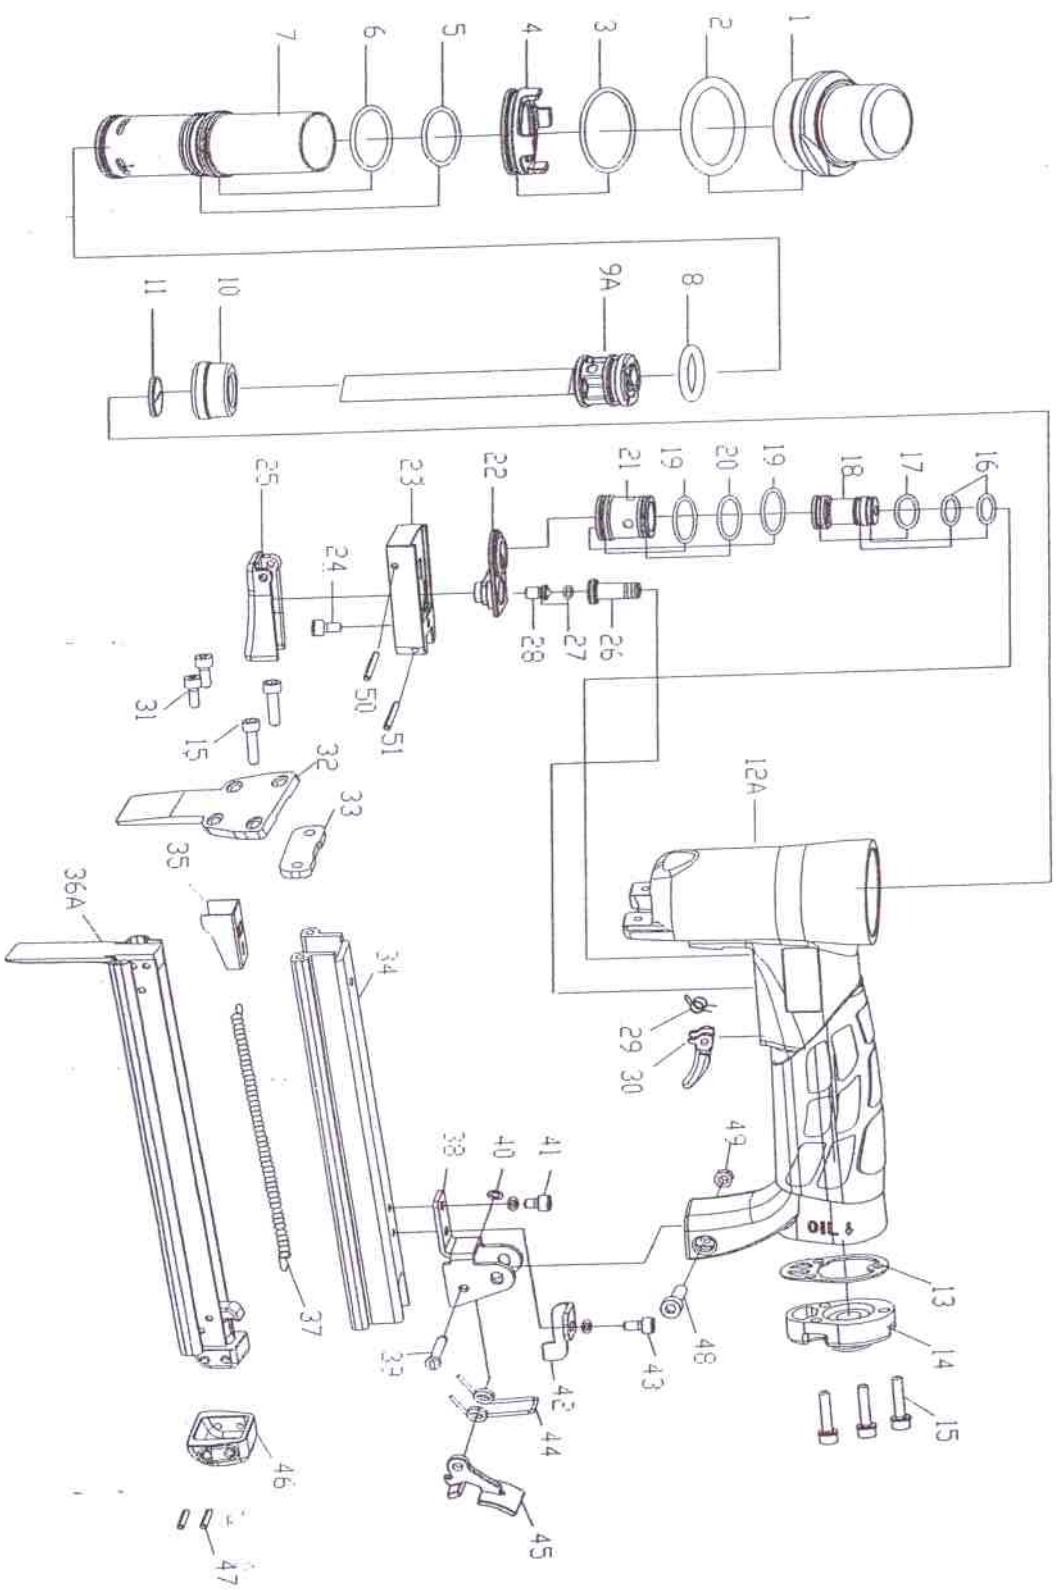

EXPLODED VIEW

Parts List

Item No.	Part No.	Description	Q'ty	Item No.	Part No.	Description	Q'ty
1	20370020021	Cap	1	36A	20622511001	Magazine Assembly	1set
2	30700088000	O-Ring	1	37	20332210001	Spring	1
3	30700037000	O-Ring	1	38	21122310066	Spring Stopper	1
4	21120180016	Cylinder Seal	1	39	21122340001	Pin	1
5	30700034000	O-Ring	1	40	30700067000	O-Ring	1
6	30700122000	O-Ring	1	41	30104060266	Hex.Soc.Hd.Bolt	1
7	20620350000	Cylinder	1	42	21122450001	Stoper	1
8	30700068000	O-Ring	1	43	30104080266	Hex.Soc.Hd.Bolt	1
9A	20620461000	Driver Assembly	1set	44	21122290001	Latch Spring	1
10	21120470015	Bumper	1	45	20332280001	Latch	1
11	20330480001	Driver Guide	1	46	21122460015	Magazine Cap	1
12A	218806021XX	Body Assembly	1set	47	30803200001	Spring Pin	2
13	21120730000	Gasket	1	48	30104200166	Hex.Soc.Hd.Bolt	1
14	211207X00XX	End Cap	1	49	30604070001	Locknut	1
15	30104160866	Hex.Soc.Hd.Bolt	5	50	30803220001	Spring Pin	1
16	30700224000	O-Ring	2	51	30803200001	Spring Pin	1
17	30700027000	O-Ring	1				
18	21880910016	Valve Plunger	1				
19	30700213000	O-Ring	2				
20	30700030000	O-Ring	1				
21	21880900000	Valve	1				
22	21880930015	Plunger Cap	1				
23	21883170015	Trigger Cap	1				
24	31604100766	Hex.Soc.Hd.Bolt	1				
25	21880950015	Trigger(A)	1				
26	21881030015	Trigger Seal	1				
27	30700214000	O-Ring	1				
28	21880920116	Plunger	1				
29	21882290001	Spring	1				
30	21883150015	Lock, Trigger	1				
31	30104120266	Hex.Soc.Hd.Bolt	2				
32	20621340001	Door	1				
33	21121330001	Driver Guide Cover	1				
34	21122200006	Magazine Cover	1				
35	20332130001	Pusher	1				

SF8016BL1#40621100100

1/6/2010